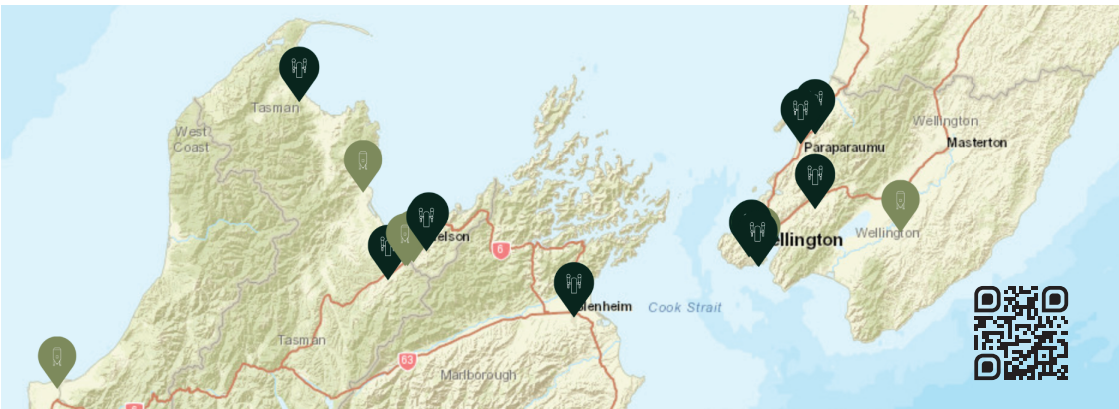

A refreshing way to see Aotearoa

NZALETRAIL.COM

NEW ZEALAND ALE TRAIL

Explore Award Winning Beers
on the New Zealand Ale Trail

European Ale

TROPHY

Chance, Luck & Magic Garage Project

Bootleg Brewery	Seeing Dubbel	Bottle	Gold
Garage Project Brewery	Pickle Beer	Can	Gold
Garage Project Brewery	Raspberry Cabaret	Can	Gold
Garage Project Brewery	Chance, Luck & Magic	Bottle	Gold
McLeods Brewery	Smugglers Bay Belgian Strong Ale Rendi-	Bottle	Gold
8 Wired Brewing	tion of the Devil	Bottle	Silver
Brew Moon Brewing Company	Sour Face Feijoa Gose	Draught	Silver
Kereru Brewing Company	Feijoa Weisse	Can	Silver
Kereru Brewing Company	Truffle Hound	Can	Silver
Sunshine Brewery Limited	Blonde Biere de Garde	Draught	Silver
The Emerson Brewing Company Ltd	Emerson's Belgian Triple	Draught	Silver
Wigram Brewing Company	Tempest Saison	Can	Silver
Aotearoa Breweries NZ Ltd	Mata BOP	Bottle	Bronze
Behemoth Brewing Company Limited	Free Rise Saison	Draught	Bronze
Bootleg Brewery	Oak Aged Dark Saison	Bottle	Bronze
Eddyline Brewery	CloudBase Kolsch	Can	Bronze
Emporium Brewing	Elbows Off	Bottle	Bronze
Emporium Brewing	Dubbel Helix	Bottle	Bronze
Kereru Brewing Company	One Fin Day	Can	Bronze
Kereru Brewing Company	Untrapped Potential	Can	Bronze
Moa Brewing Company	St Arnauds	Bottle	Bronze
Mount Brewing co.	Spring Suits Yuzu Rosemary Sour	Draught	Bronze
North End Brewery	Visitation 2021	Can	Bronze
Three Boys Brewery	Three Boys Belgian Blonde	Draught	Bronze
Three Sisters Brewery	Back in Bubbles	Draught	Bronze