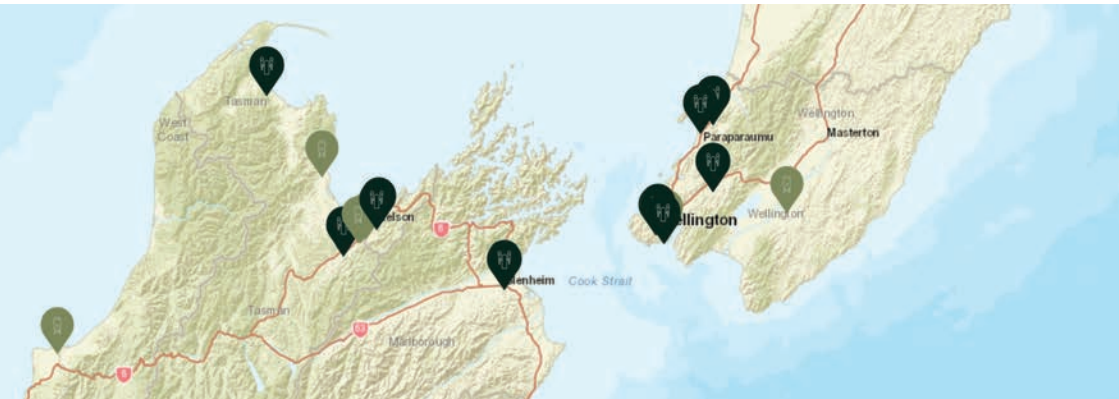

NEW ZEALAND
ALE TRAIL

NZALETRAIL.COM
COME THIRSTY FOR ADVENTURE

BREWERY

FILLERY

PUB

TOURIST OPERATOR

EXPLORE AWARD WINNING BEERS ON THE NEW ZEALAND ALE TRAIL

Barrell & Wood Aged